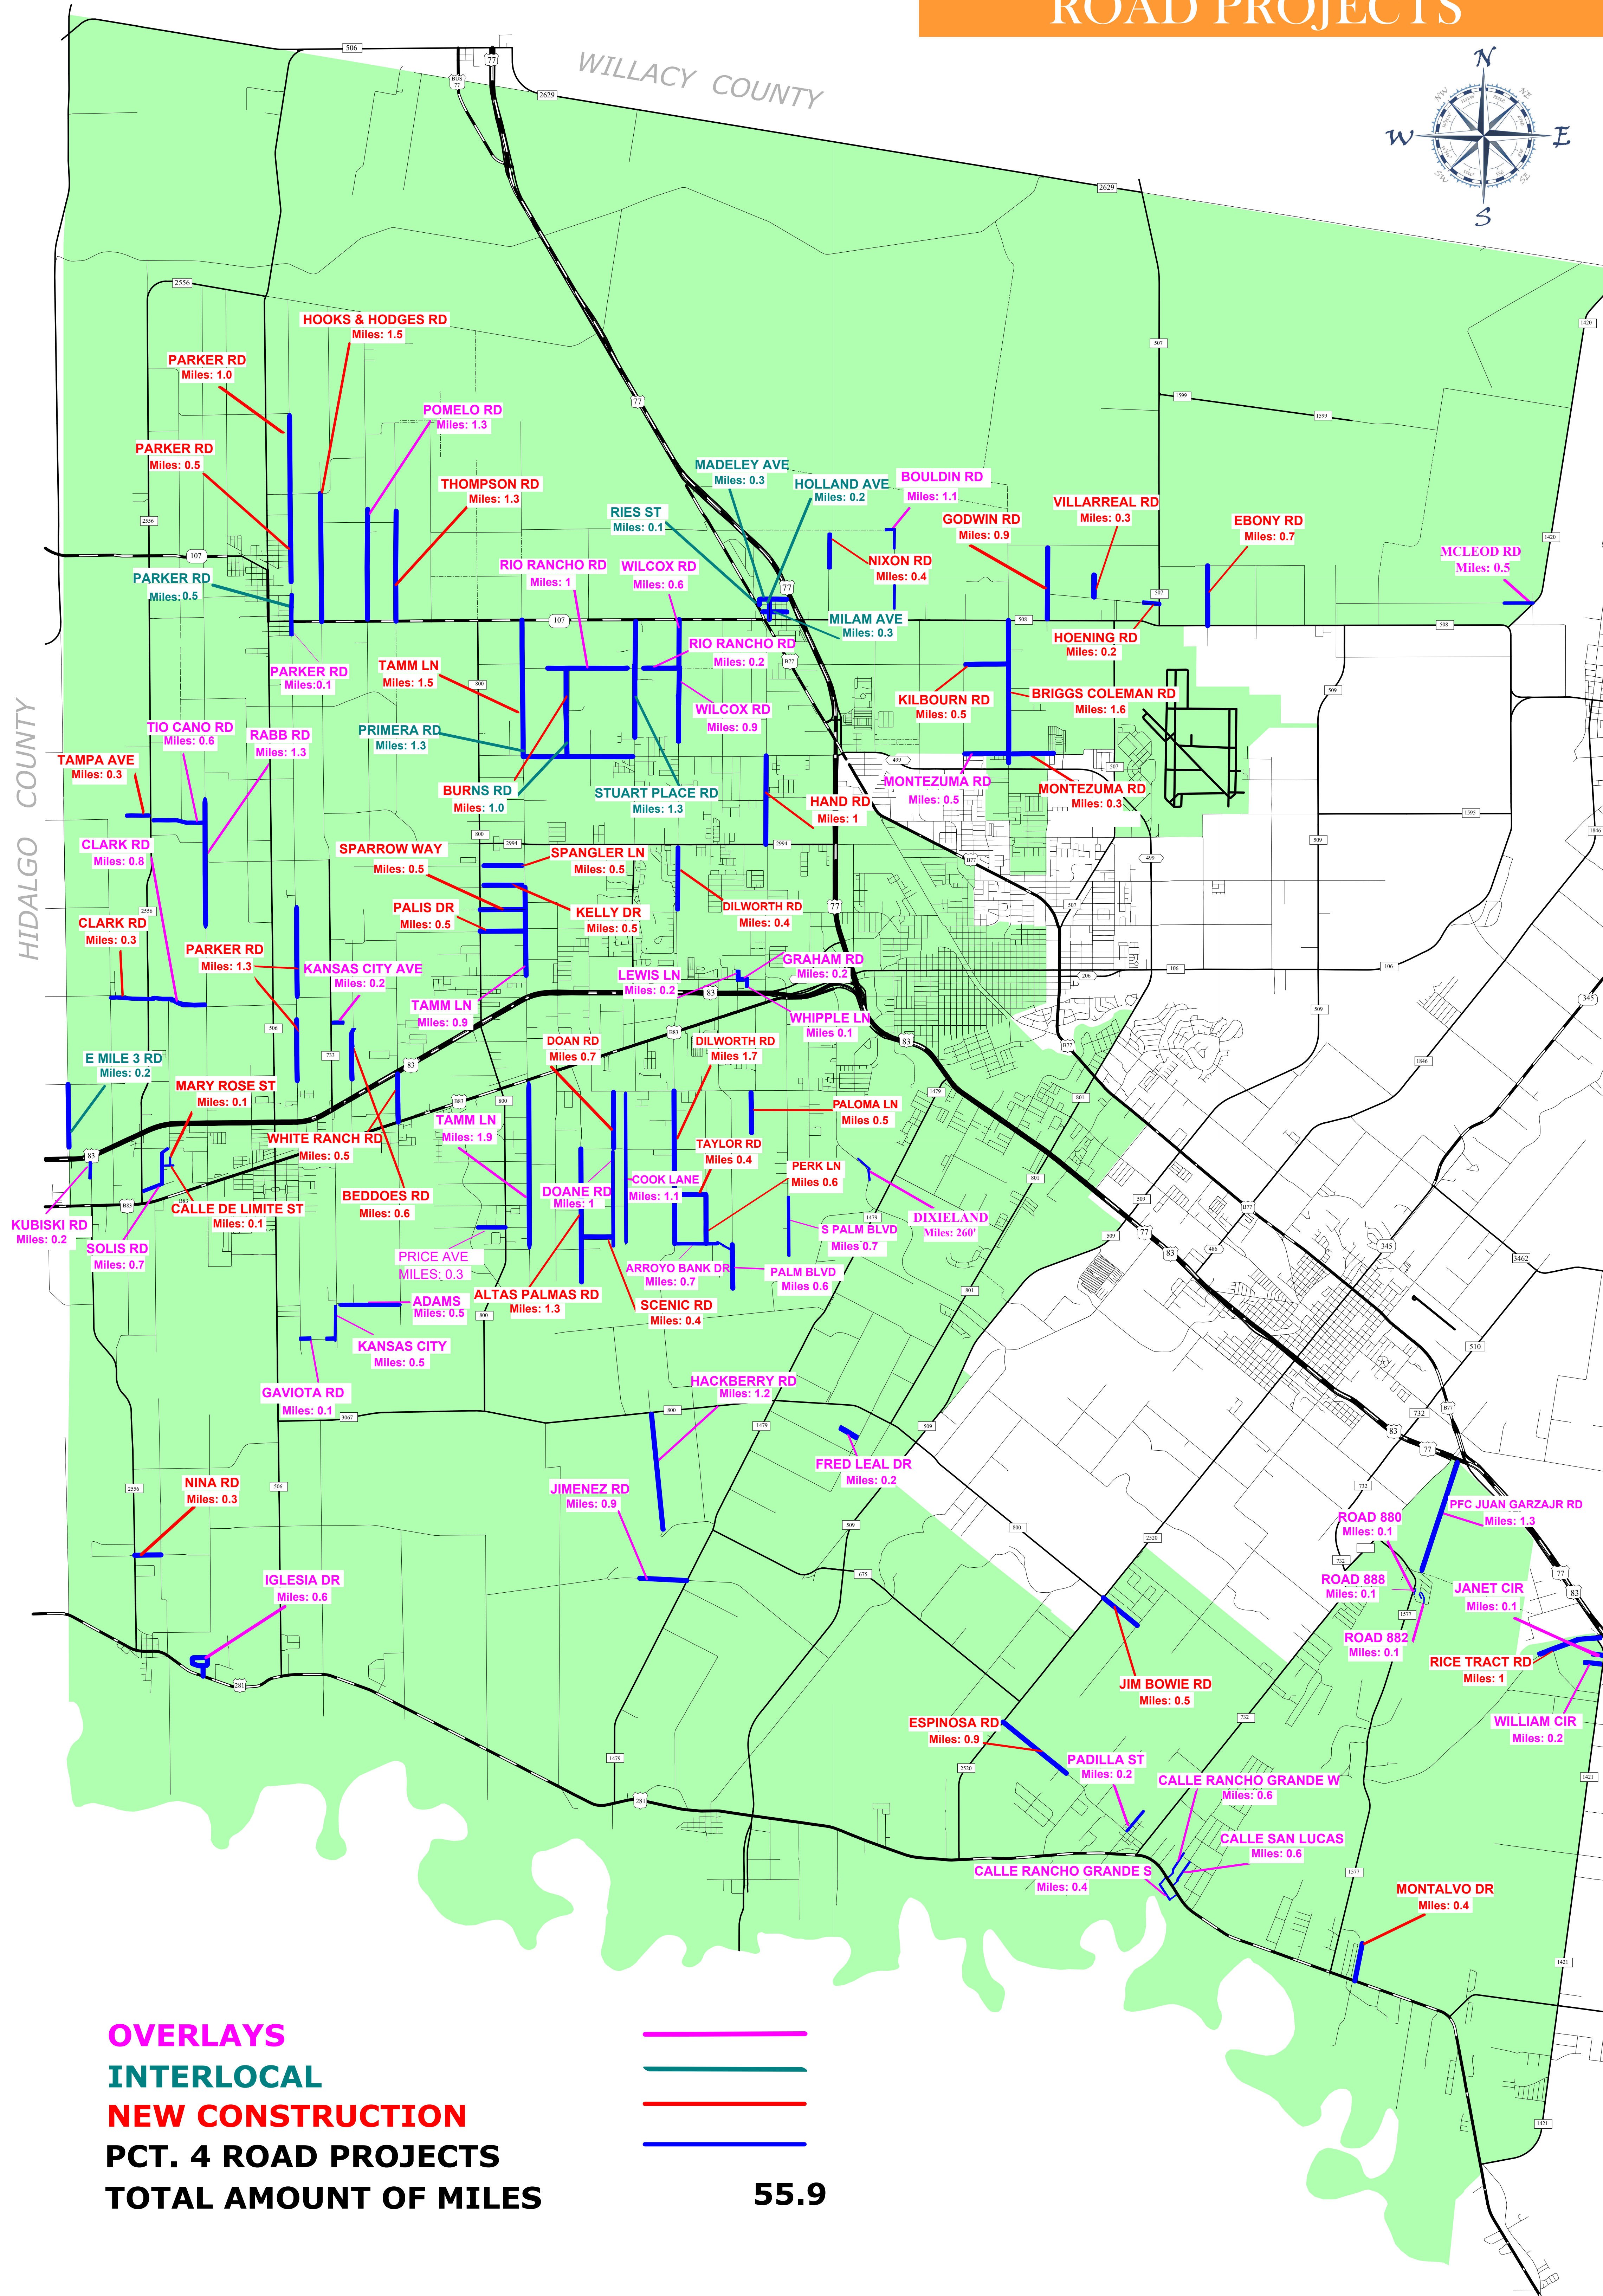

# CAMERON COUNTY PCT.4

## ROAD PROJECTS

**OVERLAYS**

**INTERLOCAL**

**NEW CONSTRUCTION**

**PCT. 4 ROAD PROJECTS**

**TOTAL AMOUNT OF MILES**

**55.9**