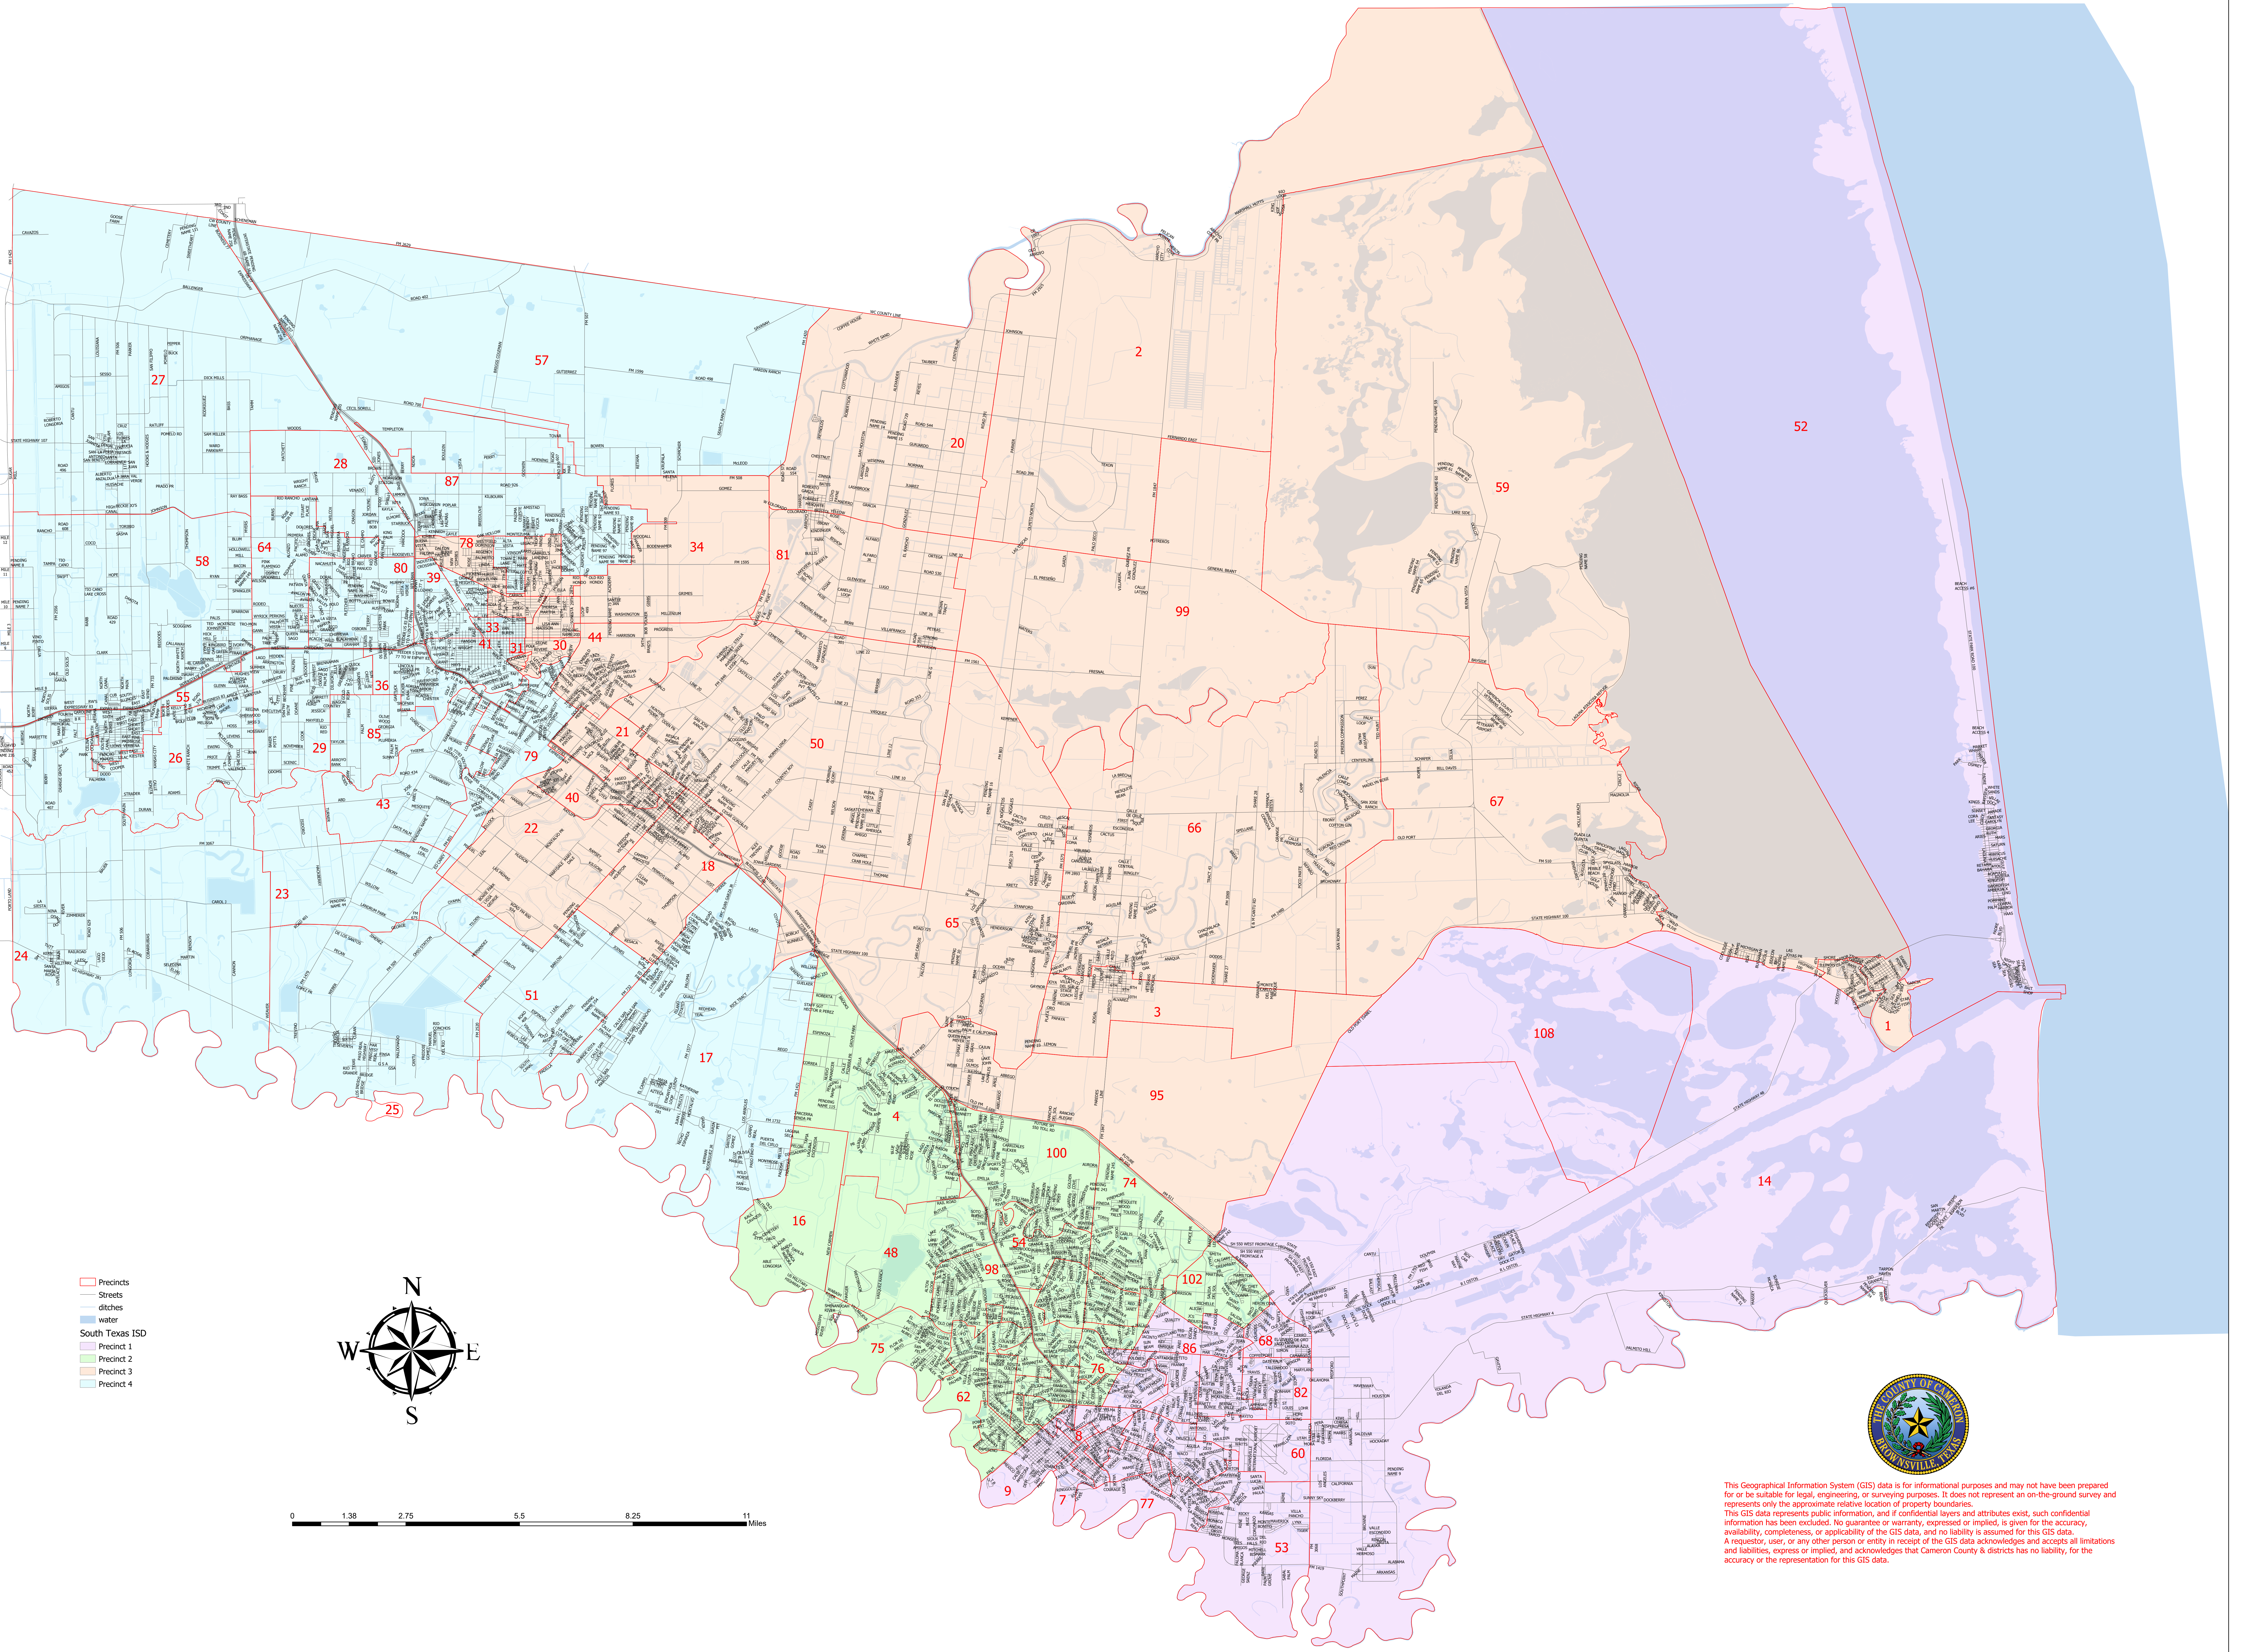

CAMERON COUNTY SOUTH TEXAS ISD

- Precincts
- Streets
- ditches
- water
- South Texas ISD
- Precinct 1
- Precinct 2
- Precinct 3
- Precinct 4